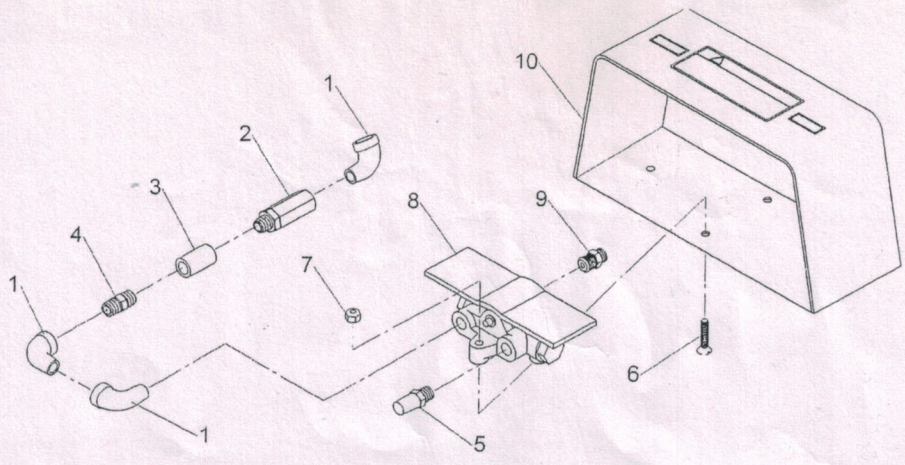

STYLE "A"

VALVE ASSEMBLY 643-253

ITEM	PART NO	QTY	DESCRIPTION
1	096-038	3	1/4 NPTF 90° Street Elbow Fitting
2	932-001	1	In-Line Filter
3	096-107	1	1/4 NPT X 1-3/16 Coupling Fitting
4	096-162	1	1/4 NPT Restricted Hex Nipple Fitting
5	885-035	1	Valve Muffler
6	028-390	2	1/4-20 X 1-1/4 Flat Head Machine Screw
7	055-160	2	1/4-20 Nylon Hex Lock Nut
8	190-277	1	Foot Valve
9	096-340	1	1/4 NPT X 1/4 Tube Straight Fitting
10	835-020	1	Foot Valve Guard

STYLE "B"

Serial # 1070 and UP

01-0244

VALVE ASSEMBLY 903-008

ITEM	PART NO	QTY	DESCRIPTION
1	096-038	3	1/4 NPTF 90° Street Elbow Fitting
2	932-001	1	In-Line Filter
3	096-069	1	1/4-90° FEMALE NPT ELBOW
4	096-162	1	1/4 NPT Restricted Hex Nipple Fitting
5	885-035	1	Valve Muffler
6	50-0041	4	8-32 X 1 FLAT HD MACH SCREW
7	055-082	4	8-32 Nylon Hex Lock Nut
8	60-0009	1	Foot Valve
9	096-342	1	1/4 NPT X 1/4 Tube MALE ELBOW
10	03-0431	1	Foot Valve Guard
11	096-004	2	1/4 NPT HSH PLUG