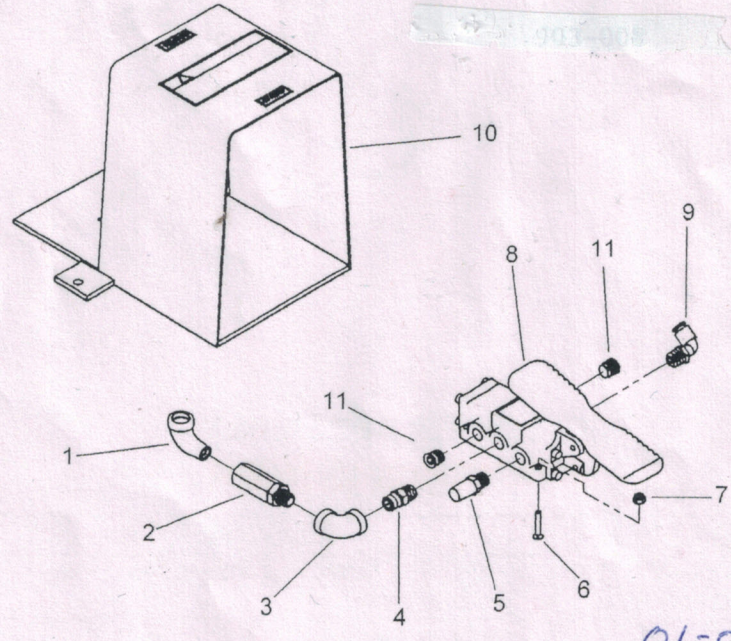

STYLE "A"

VALVE ASSEMBLY 643-253

ITEM	PART NO	QTY	DESCRIPTION
1	096-038	3	1/4 NPTF 90° Street Elbow Fitting
2	932-001	1	In-Line Filter
3	096-107	1	1/4 NPT X 1-3/16 Coupling Fitting
4	096-162	1	1/4 NPT Restricted Hex Nipple Fitting
5	885-035	1	Valve Muffler
6	028-390	2	1/4-20 X 1-1/4 Flat Head Machine Screw
7	055-160	2	1/4-20 Nylon Hex Lock Nut
8	190-277	1	Foot Valve
9	096-340	1	1/4 NPT X 1/4 Tube Straight Fitting
10	835-020	1	Foot Valve Guard

STYLE "B"

Serial # 1070 and UP

01-0244

VALVE ASSEMBLY 903-008

ITEM	PART NO	QTY	DESCRIPTION
1	096-038	3	1/4 NPTF 90° Street Elbow Fitting
2	932-001	1	In-Line Filter
3	096-069	1	1/4-90° FEMALE NPT ELBOW
4	096-162	1	1/4 NPT Restricted Hex Nipple Fitting
5	885-035	1	Valve Muffler
6	50-0041	4	8-32 X 1 FLAT HD MACH SCREW
7	055-082	4	8-32 Nylon Hex Lock Nut
8	60-0009	1	Foot Valve
9	096-342	1	1/4 NPT X 1/4 Tube MALE ELBOW
10	03-0431	1	Foot Valve Guard
11	096-004	2	1/4 NPT HSH PLUG